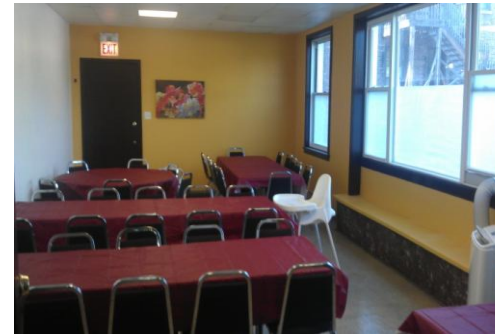

# Lamplight Single Women, Families Interim Housing Program

Family Showers and Toilets

Single Women Shower

Single Women Dorm

Laundry

Single Women Toilets

Women's Dining Room

Family Sleeping Room

Family Daytime Activity Area

Family Bedroom

Red Room – Classes/Meetings

Women's Residence Entryway

Children's Play Room