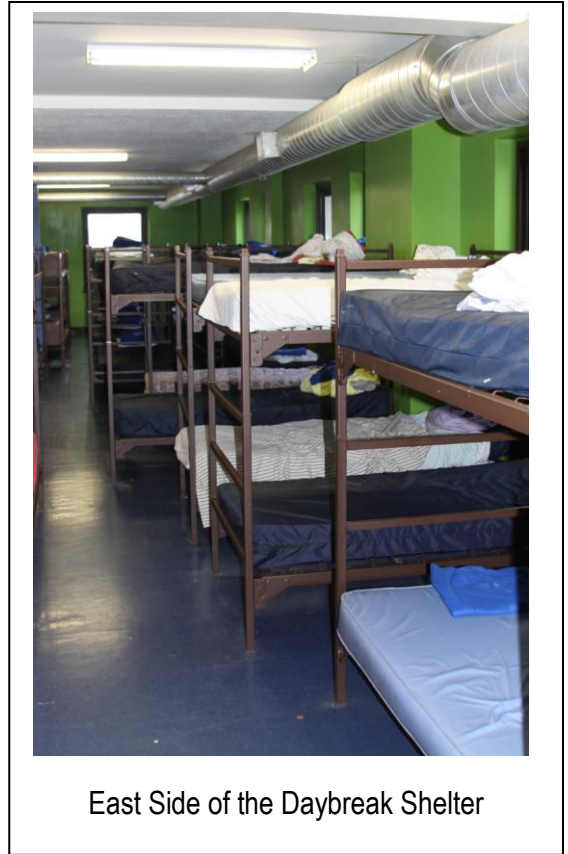

Daybreak Single Men's Interim Housing/Shelter

Single Men Dorm

East Side of the Daybreak Shelter

Laundry Facility for Linens

Single Men Bathroom

Mission Garden and
Wheelchair Lift

Daybreak Men's Entry Hallway