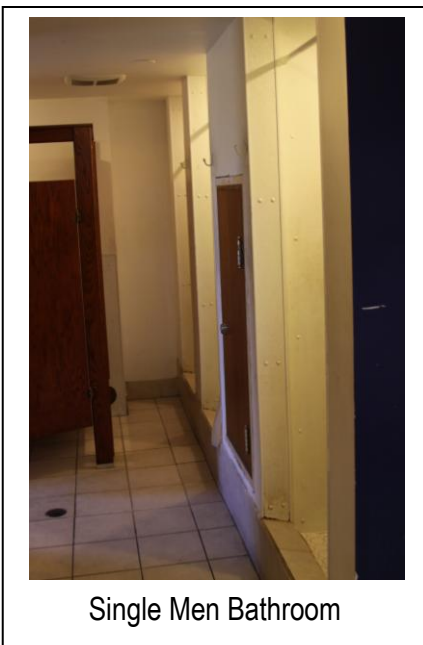

Daybreak Single Men's Interim Housing/Shelter

Single Men Dorm

East Side of the Daybreak Shelter

Laundry Facility for Linens

Single Men Bathroom

Mission Garden and
Wheelchair Lift

Daybreak Men's Entry Hallway